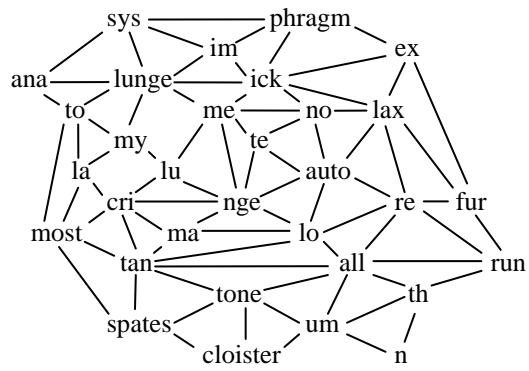

Adair Beveled

for 1-4 voices; *italicized phrases/words may be either said or performed as a structure; volume and tempo are up to you*

From Set 100 of Self Portrait of James Sanders

chair as chairless eyes
 being personal
 then just pocked up
 incoterms for cooties
 immediate relapse in whistling anatomy
 slept winter on potato chips
 ancillary jones in icy ands
 to bunny lit lunchmeat
 moist hunches
 at what rate involunteer cream
 visitor onloafer
 (vener to beaver)

Plants (2:16) (0:11) (0:39) (0:02) (0:03)